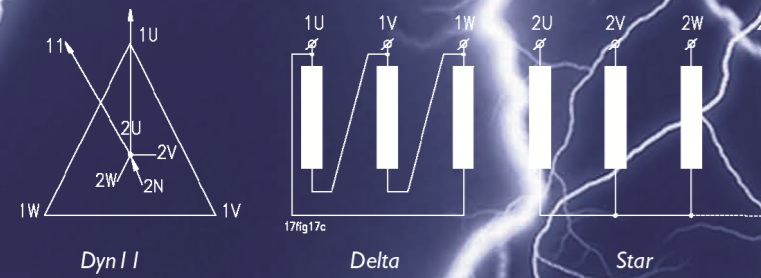

RAY - MARINE TRANSFORMER

copper or aluminium

RAY 3 - 30 kVA

RAY 1,25 - 30kVA

Primary voltage [V]	3x400, 2x230 (standard) 3x115 - 3x1000V (option)
Secondary voltage [V]	3x400, 2x230 (standard) 3x115 - 3x1000V (option)
frequency [Hz]	50 or 60 - other on request
ambient temperature [°C]	45
protection degree	IP 23 - higher on request
insulation class	B (130°C), F (155°C)
class	EN61558-2-4 + any marine certificate possible (DNV, Lloyd, Rina, RMRS, BV, ABS and more)

Type	Power [kVA]	A	B	C	D	F	Weight [kg]
RAY3	3	343	320	431	200	12	38
RAY3,5	3,5	377	350	461	224	12	39
RAY4	4	377	350	461	224	12	45
RAY5	5	377	350	461	224	12	50
RAY6,3	6,3	427	400	515	264	15	63
RAY8	8	427	400	515	264	15	73
RAY10	10	427	400	515	264	15	83
RAY12,5	12,5	481	450	590	316	15	96
RAY16	16	481	450	590	316	15	122
RAY20	20	481	450	590	316	15	148
RAY25	25	599	550	630	356	15	170
RAY30	30	599	550	630	356	15	212

other executions available upon request

RAY 40 - 2000 kVA

RAY 40 - 2000 kVA

Primary voltage [V]	3x400, 2x230 (standard) 3x115 - 3x1000V (option)
Secondary voltage [V]	3x400, 2x230 (standard) 3x115 - 3x1000V (option)
frequency [Hz]	50 or 60 - other on request
ambient temperature [°C]	45
protection degree	IP 23 - higher on request
insulation class	F (155°C), H (180°C)
class	IEC60726/IEC60076 + any marine certificate possible (DNV, Lloyd, Rina, RMRS, BV, ABS and more)