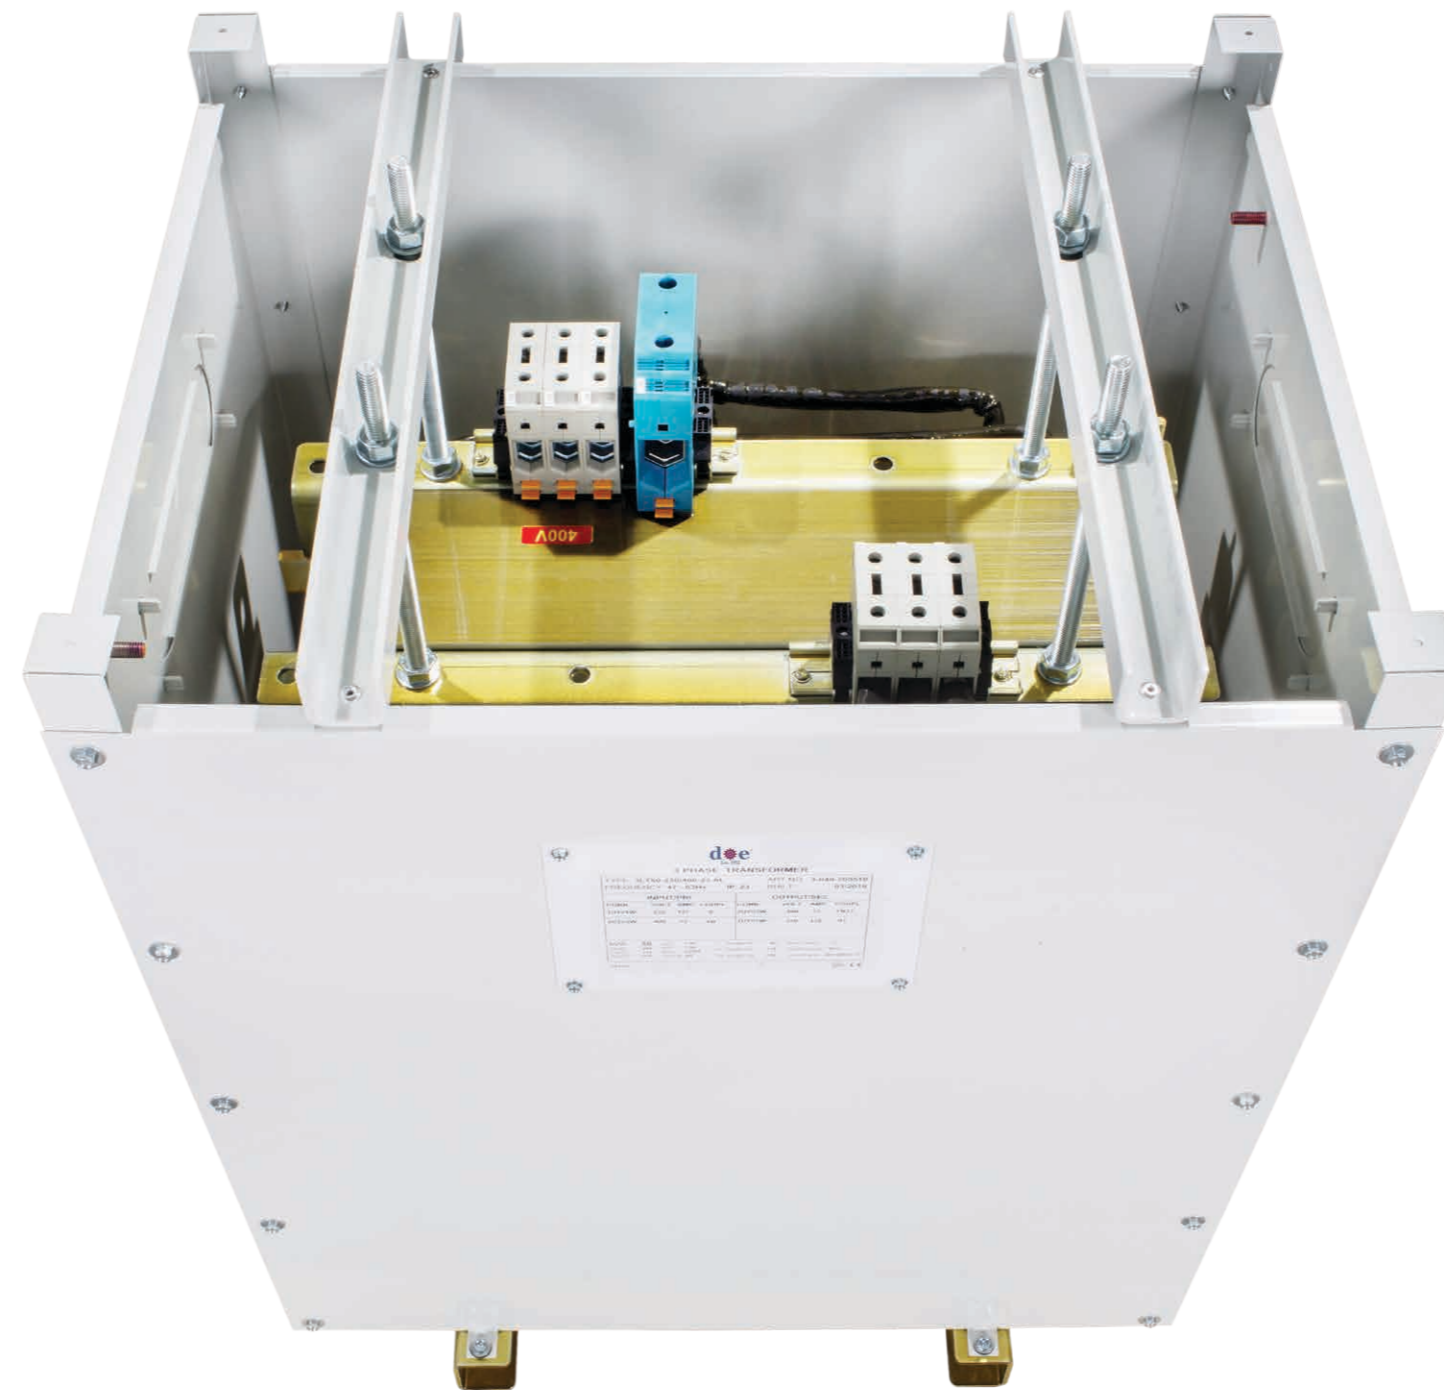

RAY 3 - 30 kVA

RAY 1,25 - 30kVA

Primary voltage [V]	3x400, 2x230 (standard) 3x115 - 3x1000V (option)
Secondary voltage [V]	3x400, 2x230 (standard) 3x115 - 3x1000V (option)
frequency [Hz]	50 or 60 - other on request
ambient temperature [°C]	45
protection degree	IP 23 - higher on request
insulation class	B (130°C), F (155°C)
class	EN61558-2-4 + any marine certificate possible (DNV, Lloyd, Rina, RMRS, BV, ABS and more)

Type	Power [kVA]	A	B	C	D	F	Weight [kg]
RAY3	3	343	320	431	200	12	38
RAY3,5	3,5	377	350	461	224	12	39
RAY4	4	377	350	461	224	12	45
RAY5	5	377	350	461	224	12	50
RAY6,3	6,3	427	400	515	264	15	63
RAY8	8	427	400	515	264	15	73
RAY10	10	427	400	515	264	15	83
RAY12,5	12,5	481	450	590	316	15	96
RAY16	16	481	450	590	316	15	122
RAY20	20	481	450	590	316	15	148
RAY25	25	599	550	630	356	15	170
RAY30	30	599	550	630	356	15	212

other executions available upon request