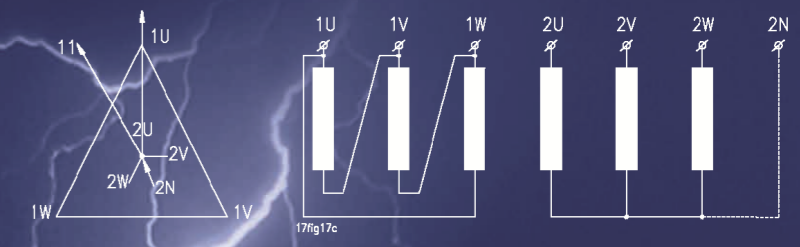

copper or aluminium

RAY 3 - 30 kVA

RAY 1,25 - 30kVA

Primary voltage [V]	3x400, 2x230 (standard) 3x115 - 3x1000V (option)
Secondary voltage [V]	3x400, 2x230 (standard) 3x115 - 3x1000V (option)
frequency [Hz]	50 or 60 - other on request
ambient temperature [°C]	45
protection degree	IP 23 - higher on request
insulation class	B (130°C), F (155°C)
class	EN61558-2-4 + any marine certificate possible (DNV, Lloyd, Rina, RMRS, BV, ABS and more)